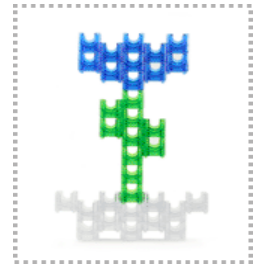

# Flower 2

Q-BA-DRAW v 1.2

1 50-pack  
20-pack

	bottom-exit	single-exit	double-exit	TOTAL =	36
cubes used	7	18	8	33	
cubes available	2		1	3	

**WARNING: CHOKING HAZARD-**  
Toy contains marbles. Not for children under 3 yrs.