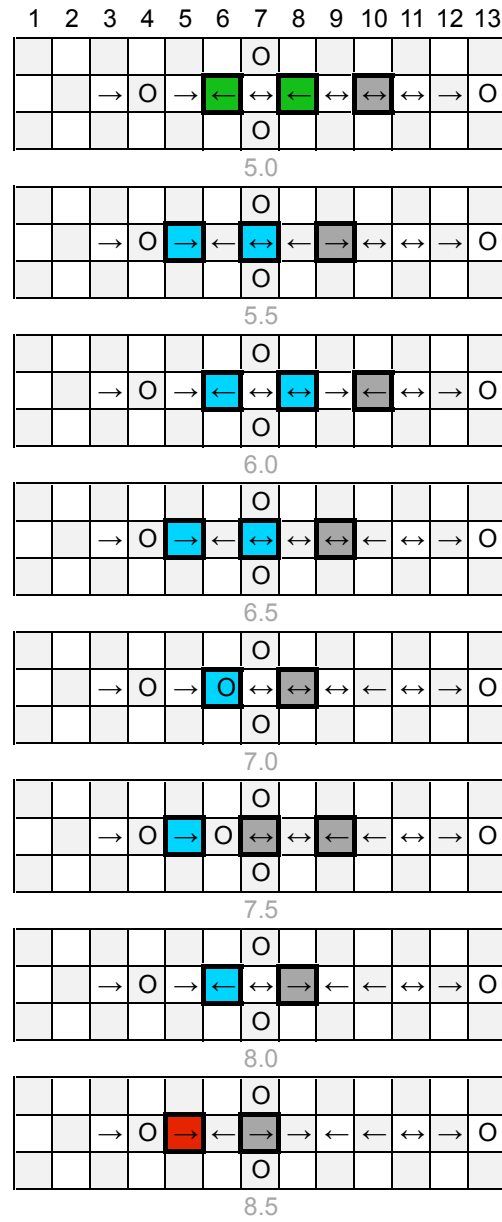

Parrot

Q-BA-DRAW v 1.2

2 50-packs
20-pack

	bottom-exit	single-exit	double-exit	TOTAL	=	72
cubes used	10	35	18	63		
cubes available	8	1	6	9		

WARNING: CHOKING HAZARD-
Toy contains marbles. Not for children under 3 yrs.

Parrot

PAGE 2

WARNING: CHOKING HAZARD-
Toy contains marbles. Not for children under 3 yrs.