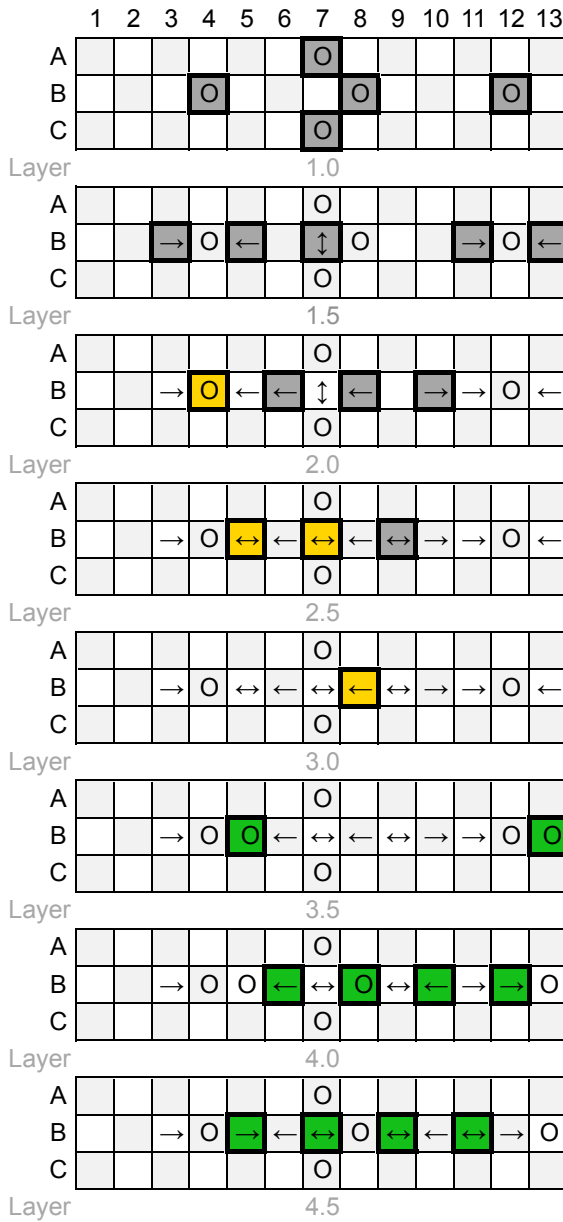

Parrot

Q-BA-DRAW v 1.2

2 50-packs
20-pack

	bottom-exit	single-exit	double-exit	TOTAL	=	72
cubes used	10	35	18	63		
cubes available	8	1	6	9		

WARNING: CHOKING HAZARD-
Toy contains marbles. Not for children under 3 yrs.

Parrot

PAGE 2

WARNING: CHOKING HAZARD-
Toy contains marbles. Not for children under 3 yrs.