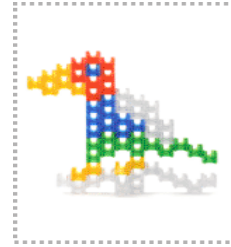

Parrot

Q-BA-DRAW v 1.2

2 50-packs
20-pack

	bottom-exit	single-exit	double-exit	TOTAL	=	72
cubes used	10	35	18	63		
cubes available	8	1	6	9		

WARNING: CHOKING HAZARD-
Toy contains marbles. Not for children under 3 yrs.

Parrot

PAGE 2

WARNING: CHOKING HAZARD-
Toy contains marbles. Not for children under 3 yrs.