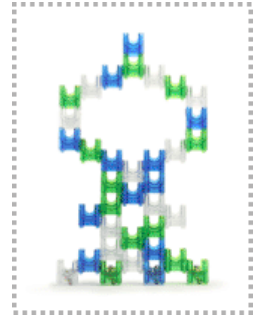

Tower 2

Q-BA-DRAW v 1.2

1 50-pack
20-pack

	bottom-exit	single-exit	double-exit	TOTAL =
cubes used	9	18	9	36
cubes available				

WARNING: CHOKING HAZARD-
Toy contains marbles. Not for children under 3 yrs.