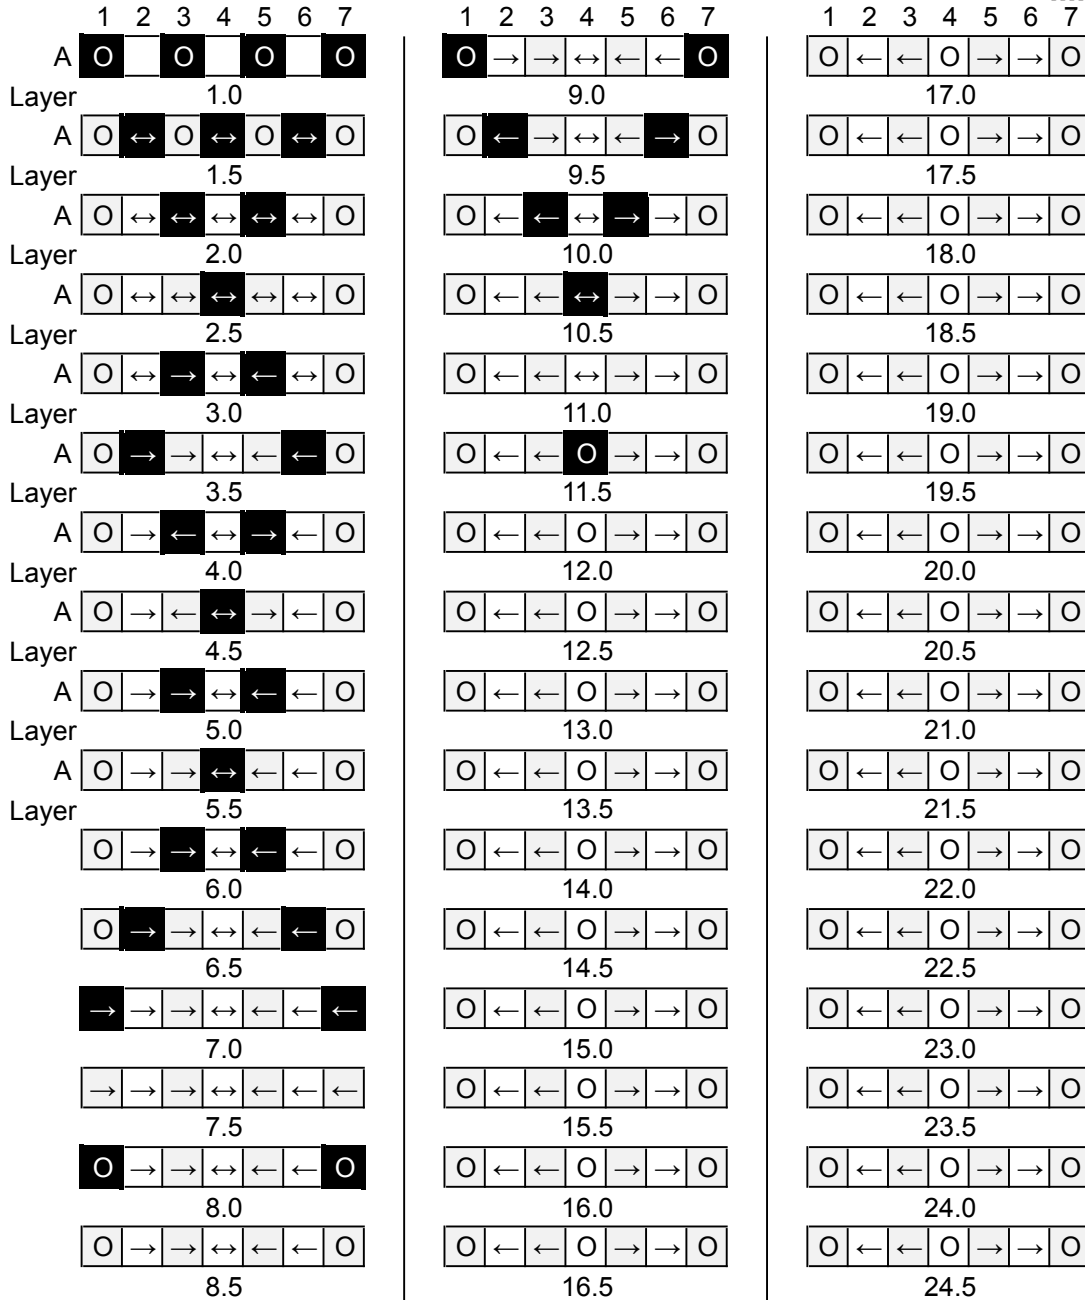

Tower 2

Q-BA-DRAW v 1.2

1 50-pack
20-pack

	bottom-exit	single-exit	double-exit	TOTAL =
cubes used	9	18	9	36
cubes available				

WARNING: CHOKING HAZARD-
Toy contains marbles. Not for children under 3 yrs.